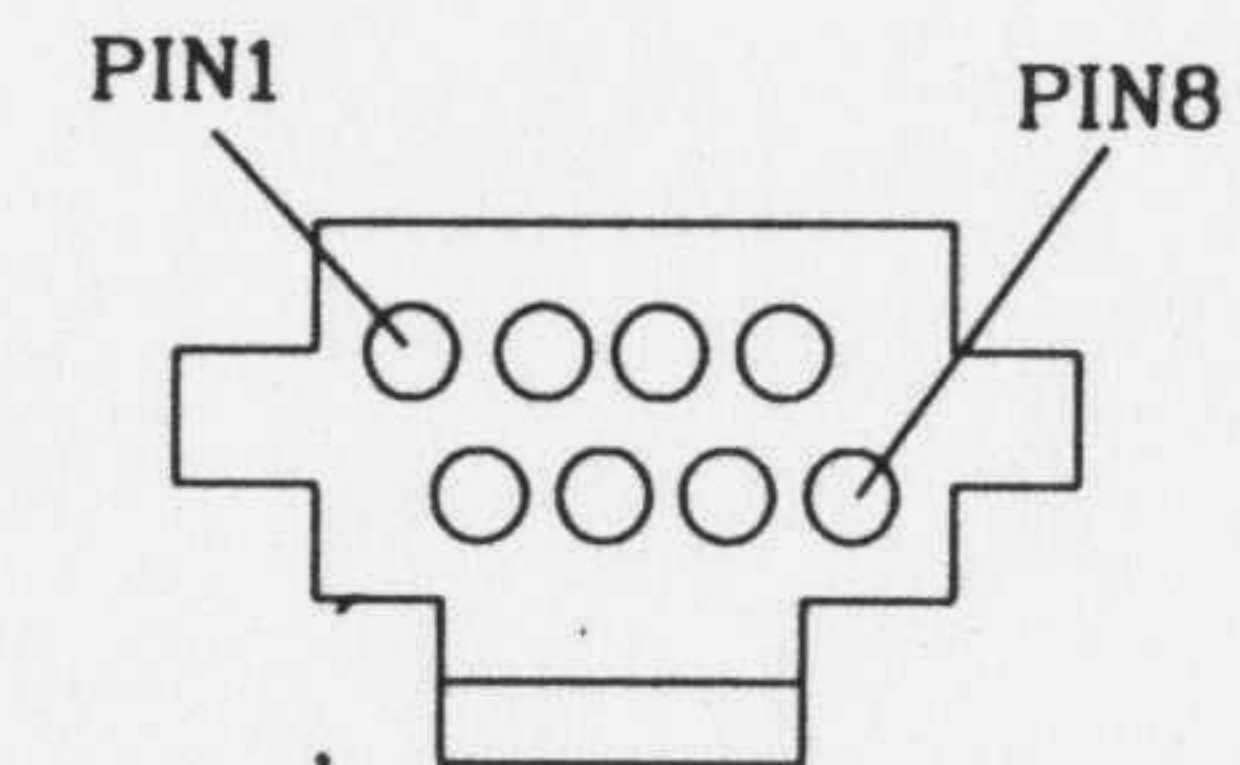

P1

| P1 | P2 | P3 |        |
|----|----|----|--------|
| 1  | 1  | 1  | BLUE   |
| 2  | 2  | 2  | ORANGE |
| 3  | 3  | 3  | BLACK  |
| 4  | 4  | 4  | RED    |
| 5  | 5  | 5  | GREEN  |
| 6  | 6  | 6  | YELLOW |
| 7  | 7  | 7  | BROWN  |
| 8  | 8  | 8  | WHITE  |

P2

P3

UNIT: MM

| ITEM NO | ITEM      | DESCRIPTION                       | UNIT | QTY |
|---------|-----------|-----------------------------------|------|-----|
| C       | GOLD WIRE | 13MM,15MM GOLD FLASH              | PCS  | 24  |
| B       | WIRE      | UL#1061 26AWG 50MM                | PCS  | 16  |
| A       | JACK      | MODULAR JACK 8P8C ABS 94V-2 IVORY | PCS  | 3   |

P/N 37526.1

MODULAR 3-WAY COUPLER WITH  
1x 8P8C JACK TO 2x 8P8C JACKS