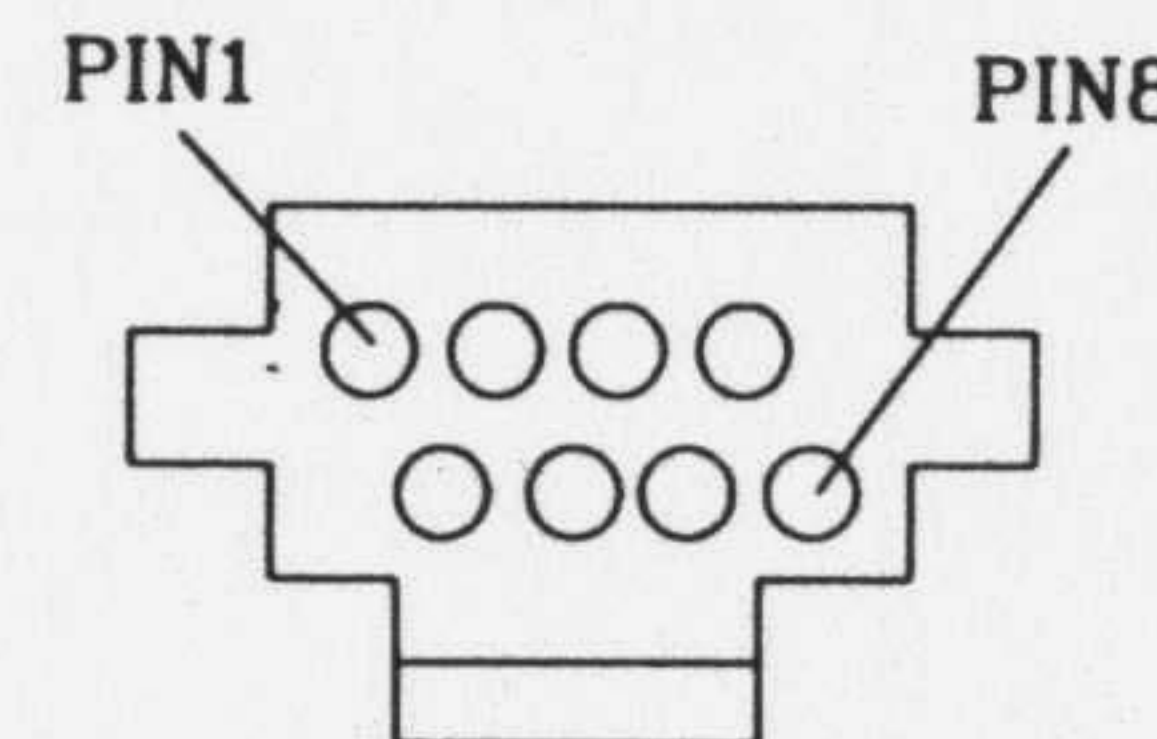

P1

| P1 | P2 | P3 |        |
|----|----|----|--------|
| 1  | 1  | 1  | BLUE   |
| 2  | 2  | 2  | ORANGE |
| 3  | 3  | 3  | BLACK  |
| 4  | 4  | 4  | RED    |
| 5  | 5  | 5  | GREEN  |
| 6  | 6  | 6  | YELLOW |
| 7  | 7  | 7  | BROWN  |
| 8  | 8  | 8  | WHITE  |

P2

P3

UNIT: MM

| ITEM NO | ITEM      | DESCRIPTION                       | UNIT | QTY |
|---------|-----------|-----------------------------------|------|-----|
| C       | GOLD WIRE | 13MM,15MM GOLD FLASH              | PCS  | 24  |
| B       | WIRE      | UL#1061 26AWG 50MM                | PCS  | 16  |
| A       | JACK      | MODULAR JACK 8P8C ABS 94V-2 IVORY | PCS  | 3   |

P/N 37526.1

MODULAR 3-WAY COUPLER WITH  
1x 8P8C JACK TO 2x 8P8C JACKS